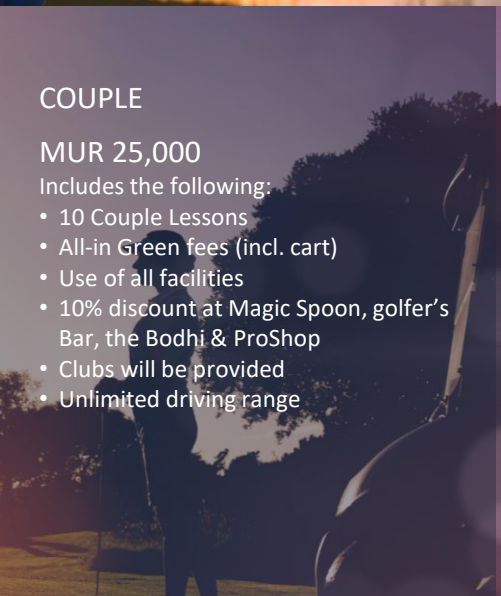

## GROUP (4 PAX OR MORE)

MUR 11,900 per person

Includes the following:

- 10 Group Lessons
- All-in Green fees (incl. cart)
- Use of all facilities
- 10% discount at Magic Spoon, golfer's Bar, the Bodhi & ProShop
- Clubs will be provided
- Unlimited driving range balls

## INDIVIDUAL

MUR 15,500

Includes the following:

- 10 Individual Lessons
- All-in Green fees (incl. cart)
- Use of all facilities
- 10% discount at Magic Spoon
- golfer's Bar, the Bodhi & ProShop
- Clubs will be provided
- Unlimited driving range balls