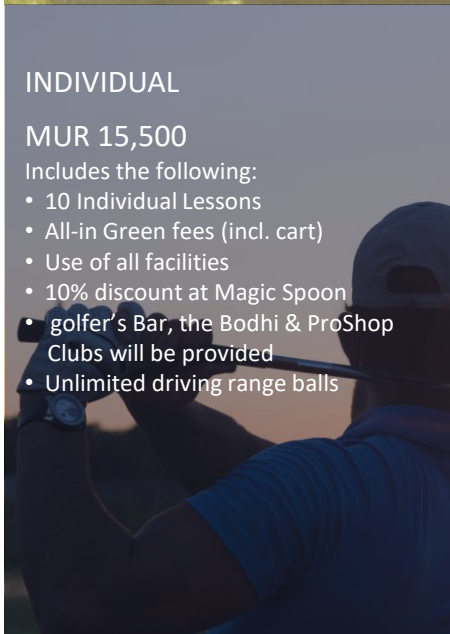

## GROUP (4 PAX OR MORE)

MUR 11,900 per person

Includes the following:

- 10 Group Lessons
- All-in Green fees (incl. cart)
- Use of all facilities
- 10% discount at Magic Spoon, golfer's Bar, the Bodhi & ProShop
- Clubs will be provided
- Unlimited driving range balls

## INDIVIDUAL

MUR 15,500

Includes the following:

- 10 Individual Lessons
- All-in Green fees (incl. cart)
- Use of all facilities
- 10% discount at Magic Spoon
- golfer's Bar, the Bodhi & ProShop
- Clubs will be provided
- Unlimited driving range balls